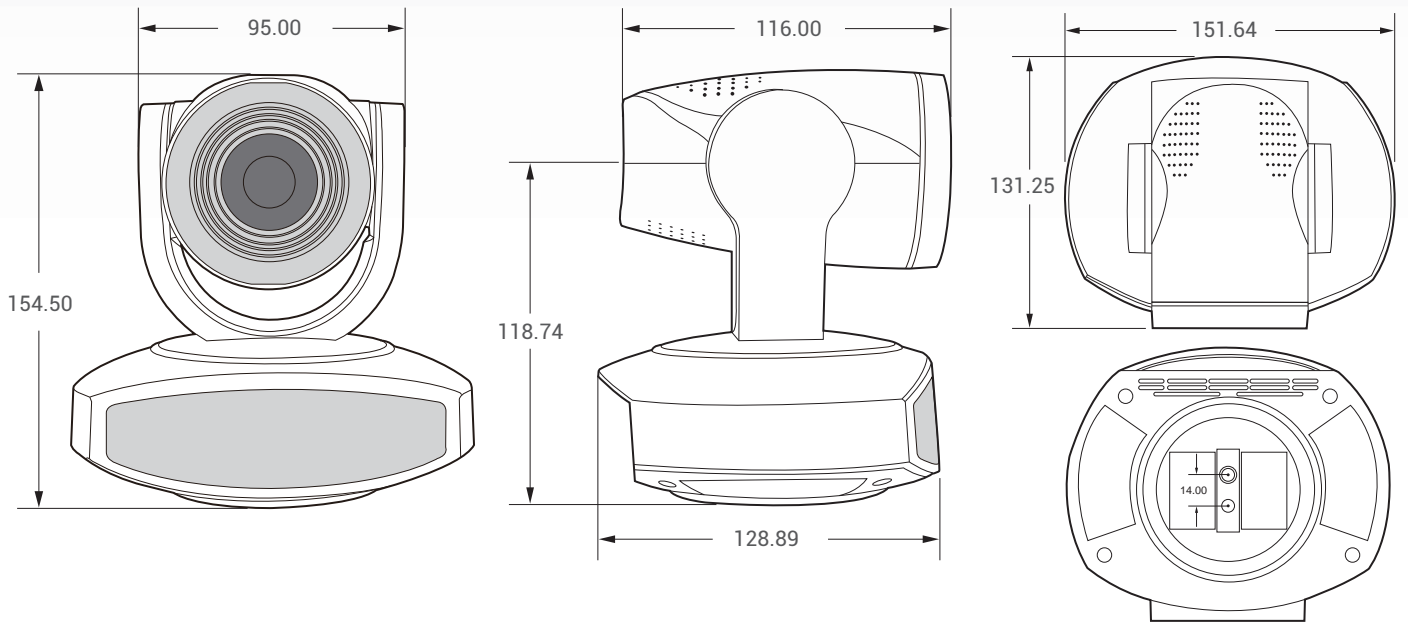

Full HD Resolution

Quiet and Quick Pan/Tilt Mechanism

CI-21H supports 270 degree rotation, a 60 degree tilt range, and 10x zoom with auto focus capability. The pan/tilt/zoom control functions can be performed remotely. Adopting step driving motor mechanism, CI-21H camera works extremely quiet and moves smoothly.

Product Appearance

■ Camera Dimension

Unit : mm

Specifications

Model name	CI-21H PTZ Conference Camera
Camera	
Image Sensor	1/2.8" CMOS, 1920x1080
Minimum Illumination	0.5 Lux @ F 1.8 (AGC ON)
White Balance	Manual / Auto / One Push
Lens and Focus	10x optical zoom, Manual / Auto / One Push
Focal Length	4.7 – 47 mm (10x)
F Number	F1.6 – F3.0
Field of View	60.9° (wide) – 6.43° (tele)
Video Compression	H.264
Video Output	HDMI 、 USB 3.0 、 IP(RJ-45)
Output Resolution	Up to 1920x1080 @ 60fps
Image Auto Adjustment	BLC / auto white balance / 2D & 3D noise reduction / WDR / Electronic Shutter
Image Setting	Brightness / color / saturation / contrast / sharpness / BW mode / Gamma curve
SNR	>55dB
Pan/Tilt Rotation	-135°~+135° 、 -30°~+30°
Pan/Tilt Speed	0.1~60° / second, 0.1~30° / second

Network and Control	
Network Interface	100 Mbps Ethernet (RJ-45)
Control Port	RS-232
Control Protocol	VISCA / Pelco-D / Pelco-P
Network Protocol	RTSP, RTMP, ONVIF
Preset Positions	Up to 255
General	
Operating Temperature	-10°C ~ 50°C (14°F ~ 122°F), indoor only
Humidity	20% - 80% RH
Dimension (L x W x H)	151.64 x 154.5 x 128.89 mm
Weight	1.0 kg
Power Supply	12V DC, 2A
Power Consumption	24W (max.)
Accessories	Quick guide / power adapter / remote controller / RS-232 cable / USB 3.0 cable