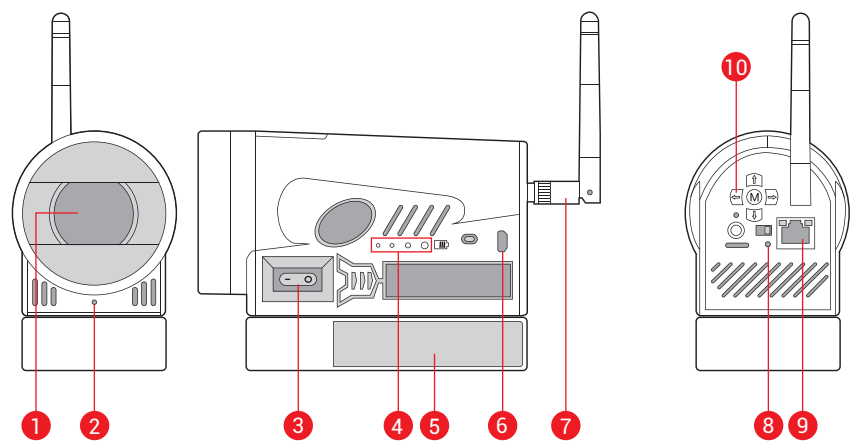

■ Connectors

1. Lens
2. Power indicator
3. Power switch
4. Power supply indicator
5. Battery tray
6. Power interface : DC 5V charging interface.
7. WiFi Antenna : embedded WiFi module.
8. Reset button : press 5 seconds to reset
9. LAN interface
10. Five control buttons : Zoom / Focus settings.

AREC Inc. | www.arec.com | sales@arec.com

Headquarters: Taipei, Taiwan Address: 3F, No. 367, Sec.2, Wenhua RD., Banqiao Dist., New Taipei City 220, Taiwan (R.O.C) TEL: +886-2-8259-5060

AREC reserves the right to modify product specifications without prior notice.