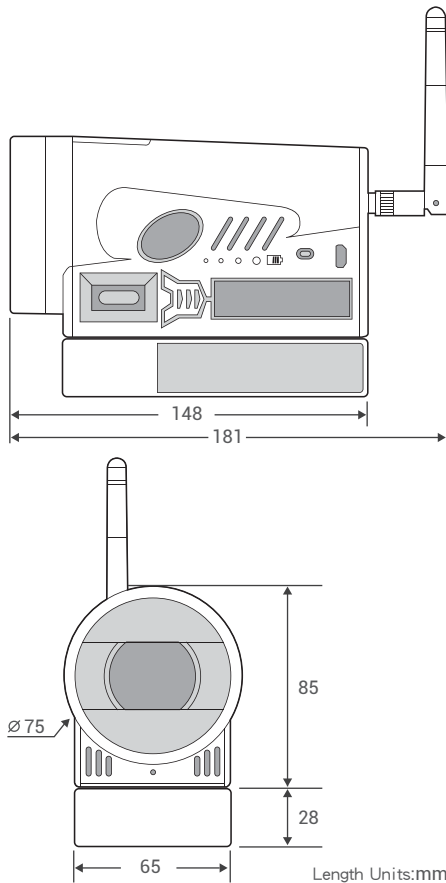

Specifications

Model Name	AREC CW-210 Wireless Full HD Network Camera
Camera	
Image Sensor	1/2.8" progressive CMOS
Minimum Illumination	0.5 Lux (F 1.8, AGC on)
White Balance	Auto / 3000k / 4000k / 5000k / 6500k / Manual / OnePush
Shutter Speed	1/25 – 1/10000 sec
Lens (Auto Focus)	10x optical zoom
Focal Length	4.7 – 47 mm
F Number	F1.6 (wide); F3.0 (tele)
Filed of View	65° (wide) – 6.43° (tele)
Video	
Video Compression	H.264
Video Streaming	1920x1080/ 1280x720/ 640x480
Image Auto Adjustment	BLC / auto white balance / WDR / 2D & 3D noise reduction
Network	
Network Interface	RJ-45 (100 Mbps Ethernet), 2.4GHz WiFi
Protocol	RTSP, RTMP, ONVIF, GB / T28181

General	
Operating Temperature	-10°C ~ 50°C (14°F ~ 122°F)
Humidity	20% - 80% RF
Dimension (L x W x H)	148 x 65 x 113 mm (not included Antenna)
Weight	760g
Power Source	DC 5V/1A (USB Micro-B)
Power Consumption	5.0W (max.)
Accessories	Power adapter/ wireless antenna

Product Appearance & Connectors

■ Appearance